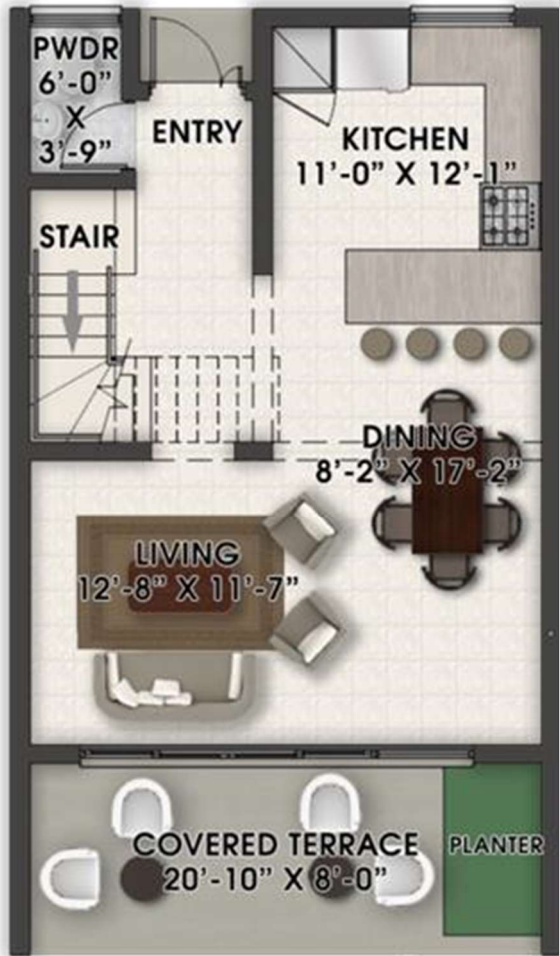

Harmony Hall Green

St. Lawrence, Christ Church

One Bedroom Unit

Harmony Hall Green

St. Lawrence, Christ Church

Two Bedroom Unit

Harmony Hall Green

St. Lawrence, Christ Church

Two Bedroom Unit (Units 404, 414 and 424 only)

Harmony Hall Green

St. Lawrence, Christ Church

Townhouse unit

GROUND FLOOR

FIRST FLOOR