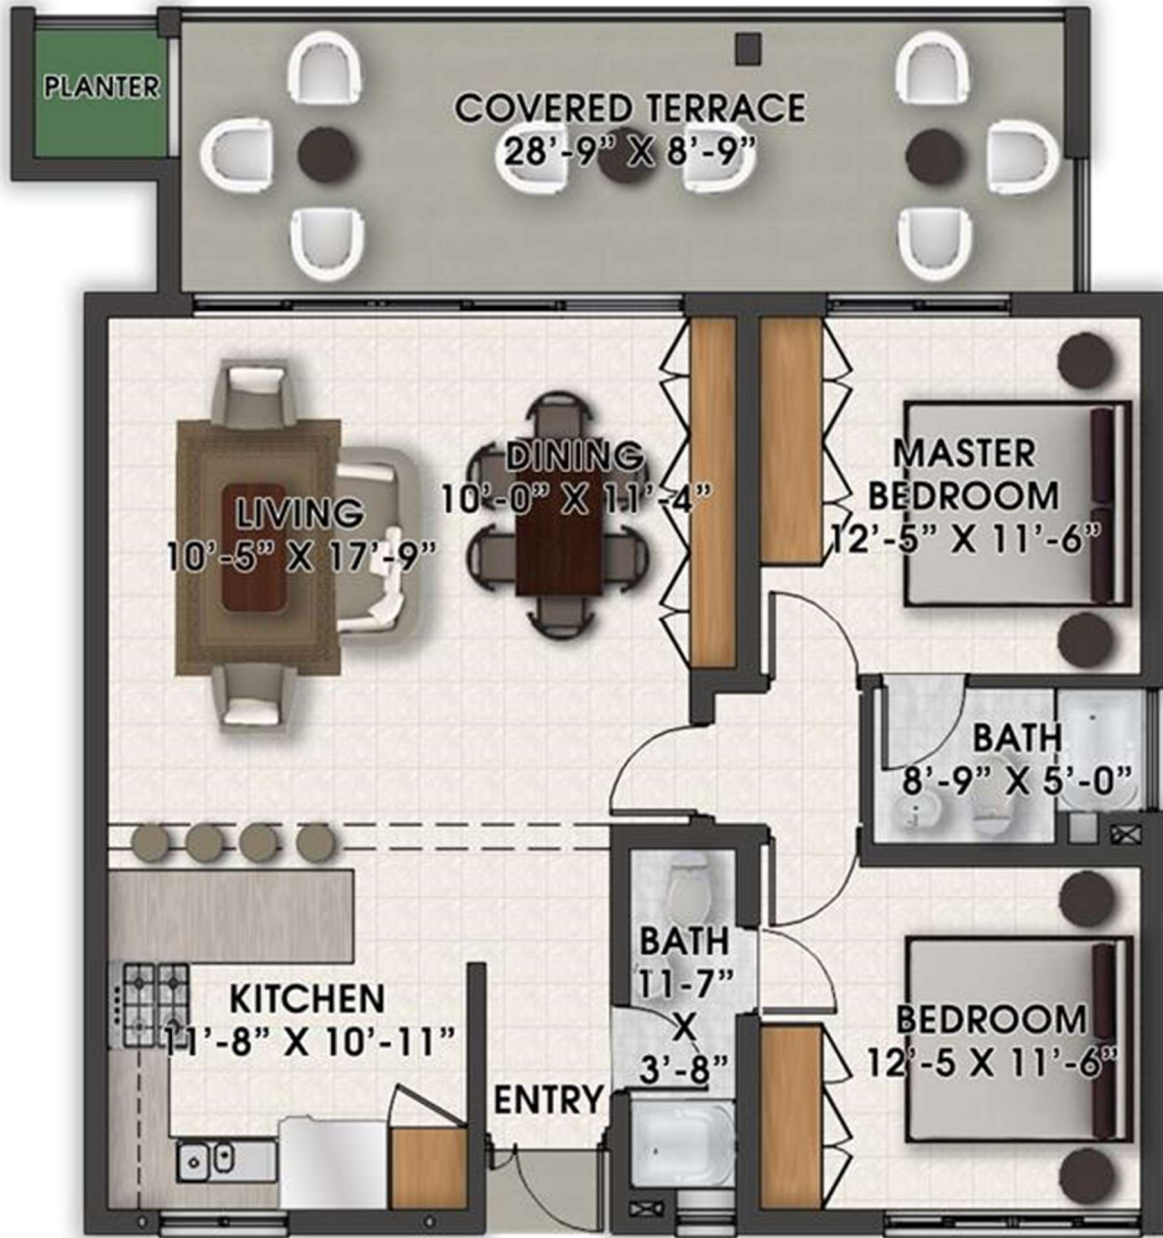

Harmony Hall Green

St. Lawrence, Christ Church

One Bedroom Unit

Harmony Hall Green

St. Lawrence, Christ Church

Two Bedroom Unit

Harmony Hall Green

St. Lawrence, Christ Church

Two Bedroom Unit (Units 404, 414 and 424 only)

Harmony Hall Green

St. Lawrence, Christ Church

Townhouse unit

GROUND FLOOR

FIRST FLOOR