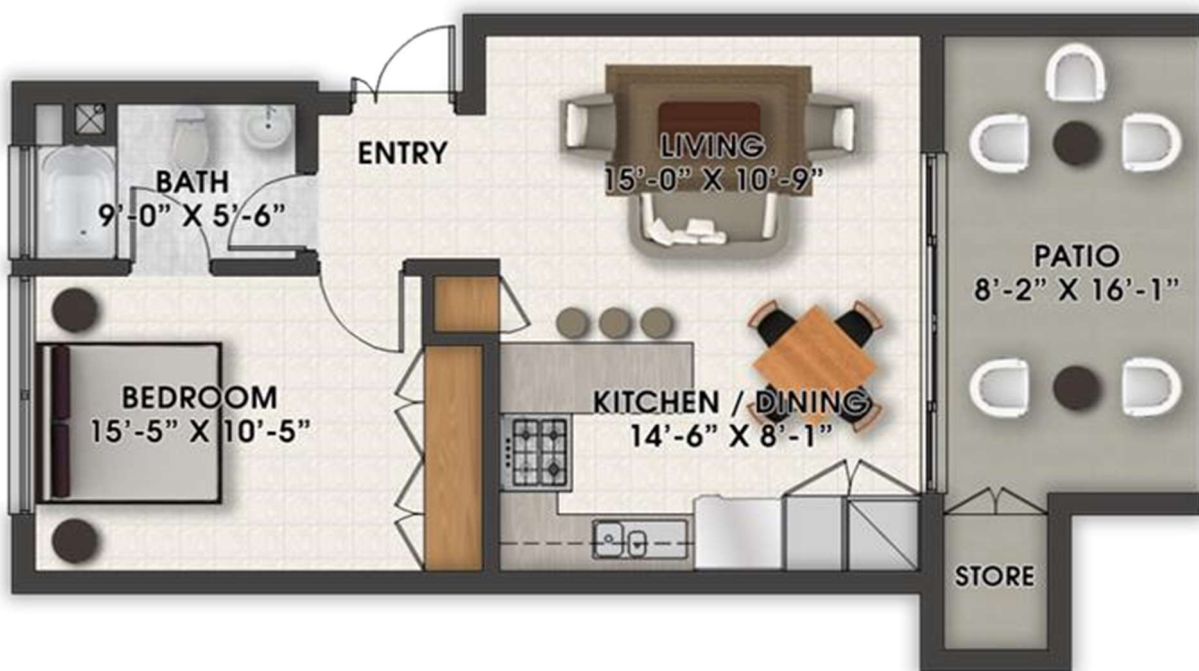

Harmony Hall Green

St. Lawrence, Christ Church

One Bedroom Unit

Harmony Hall Green

St. Lawrence, Christ Church

Two Bedroom Unit

Harmony Hall Green

St. Lawrence, Christ Church

Two Bedroom Unit (Units 404, 414 and 424 only)

Harmony Hall Green

St. Lawrence, Christ Church

Townhouse unit

GROUND FLOOR

FIRST FLOOR